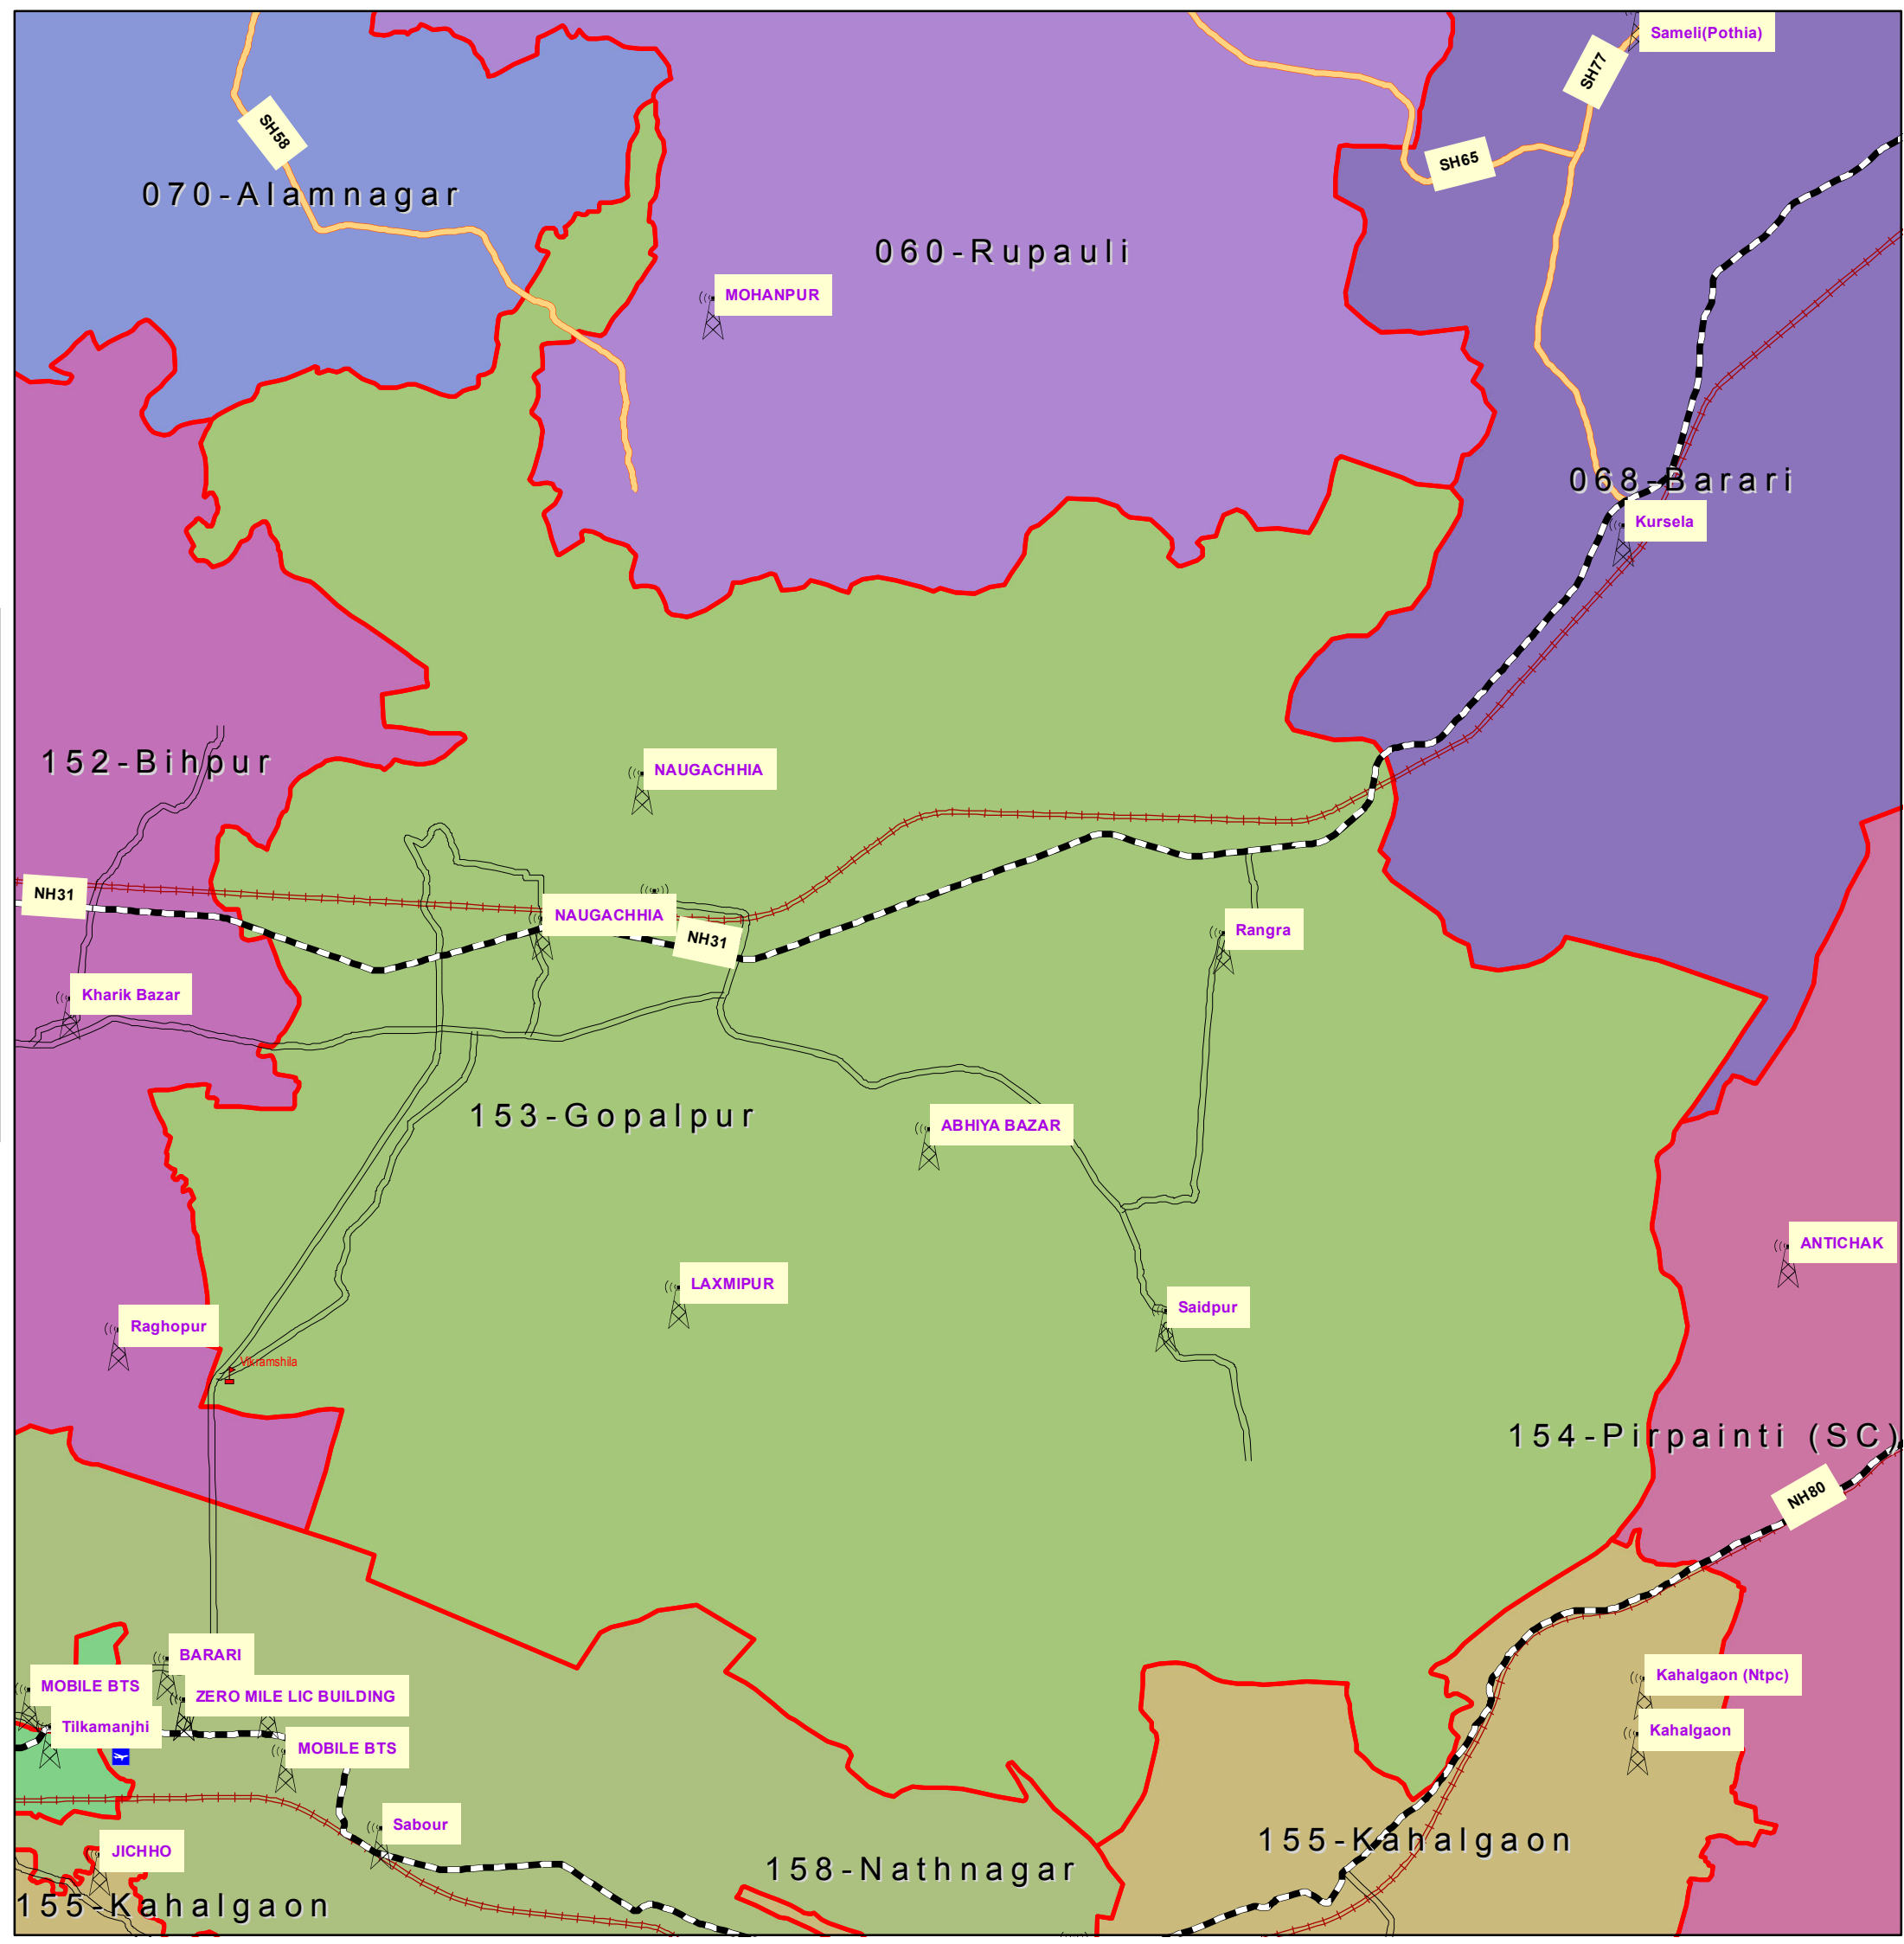

153-Gopalpur (BHAGALPUR)

INDEX

- DISTRICT HEAD QUARTER
- AIRPORT
- TOURIST PLACE
- BSNL EXCHANGE
- NATIONAL HIGHWAY
- STATE HIGHWAY
- DISTRICT ROAD
- RAILWAYLINE
- ASSEMBLY BOUNDARY